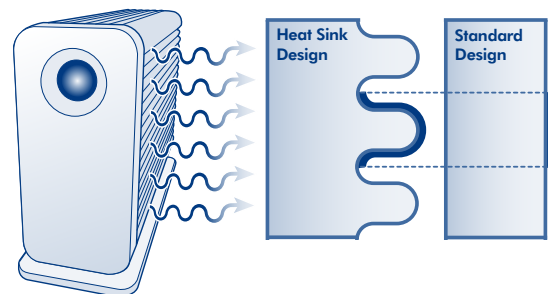

1 TB* =

2 hours of HD video or
70 hours of DVD or
77,500 RAW photos**

- Enormous capacity for a portable hard disk
- As fast as desktop hard disks - up to 145-160MB/s*** in eSATA
- Quadruple interface: the best connectivity for a mobile drive
- Aluminium heat sink design for safe, intensive use