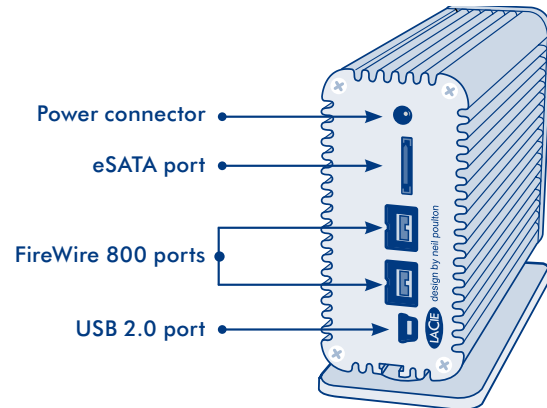

little big disk QUADRA

DESIGN BY NEIL POULTON

BACKUP

**The Best Performance in
Professional Mobile Storage**

eSATA 3Gb/s | FireWire 800 & 400 | USB 2.0

For Audio/Video Pros On The Road

This one-of-a-kind FireWire bus-powered innovation offers daisy-chaining directly to digital video cameras, and bootability via FireWire (Mac®) or eSATA (Windows®). Now you can get convenient portable data storage without sacrificing high-speed performance. Connect the LaCie Little Big Disk Quadra via eSATA or FireWire 800 for astoundingly fast burst transfer rates up to 30% higher than conventional desktop hard disks.

Universal Connection

This quadruple interface hard disk comes with eSATA 3Gb/s, 2 x FireWire 800 (6-pin FireWire 400 adapter included) and USB 2.0 connections for complete compatibility with any PC or Mac computer. Installation and formatting is easy for all users thanks to the included LaCie Setup Assistant. The bundled advanced backup and restoration software helps you easily save your multiple projects. The Little Big Disk Quadra is fully plug & play with Mac OS X 10.5, Windows XP, and Windows Vista®.

Little Size. Big Capacity.

For maximum performance with minimum dimensions, the Little Big Disk Quadra is the perfect compact, portable powerhouse. About 60 percent lighter than desktop hard disks, this small storage solution easily travels with you anywhere. With unsurpassed capacity for a mobile hard disk, it provides ample storage for transporting tons of files between home and office.