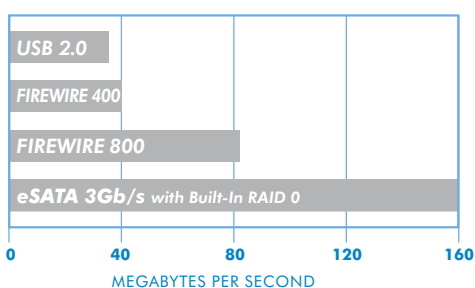

PERFORMANCE COMPARISON

BURST READ TRANSFER RATE BENCHMARK***

The Most Powerful Professional Mobile Drive

The Little Big Disk Quadra is perfect for a wide range of high-end professional jobs including digital content creation, high volume data exchange, and audio/video editing, whether you're at the office, at home or traveling.