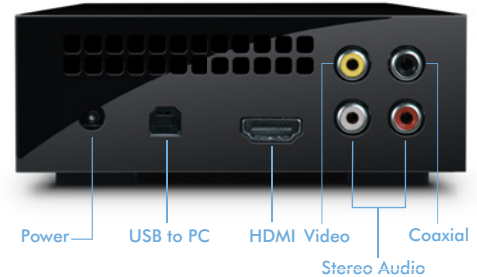

LaCinema PlayHD

DESIGN BY NEIL POULTON

Box Content

- LaCinema PlayHD
- Power adapter
- Remote control with 2 x AAA batteries
- HDMI cable
- USB 2.0 cable
- Quick Install Guide, Utilities CD

Minimum System Requirements

- Computer with a USB 2.0 port, television with an HDMI or composite video output
- Latest version of Windows XP, Windows Vista®, Windows 7, Mac OS X 10.6
- Minimum free disk space: 600MB recommended

MKV | RMVB | H.264
Full HD | 1920 x 1080p

Capacity*	1TB	2TB
Item Number	301985	301986
Video	H.264, AVI, MP4, MKV, WMV, MOV, RMVB, DAT, MPEG, 1/2/4, VOB, ASF, TS, M2TS, DVR-MS, DVD-Video (ISO, Video_TS, full menu navigation), AVC/AVCHD, M2V, M4V, FLV, XVID, MJPEG, TP, TRP, IFO	
Max Resolution	1920 x 1080p	
Audio	MP3, WMA, AAC**, MP4, M4A, WAV, OGG, FLAC	
Audio Multichannel Decoding	DTS®, Dolby® 5.1, Dolby® Digital Plus: convert to stereo to play on TV via HDMI	
Audio Multichannel Passthrough	DTS®, DTS® HD: raw signal sent via HDMI to compatible audio amplifier, Dolby® 5.1, Dolby® True HD, Dolby® Digital Plus: raw signal sent via HDMI to compatible audio amplifier	
Photo	JPEG, PNG, GIF, BMP, TIFF/TIF	
Supported File Systems	NTFS (Windows®), HFS+ (Mac®), FAT32 (Mac/Windows)	
A/V Output	HDMI 1.3, Audio Video RCA, Coaxial Digital Audio	
Subtitles	SRT, SSA, SUB, SMI, embedded subtitles supported	
Subtitle Languages	Western Europe, Central Europe (ISO), Central Europe (Windows-1250), Cyrillic (Windows-1251), Cyrillic (KOI8-R), Greek (Windows-1253), Greek (ISO), Arabic (Windows-1256), Traditional Chinese (Big5), Simplified Chinese (GB18030), Japanese (Shift-JIS), Korean (EUC-KR)	
Interface Languages	English, French, German, Spanish, Italian, Dutch, Greek, Polish, Russian, Swedish, Simplified Chinese, Traditional Chinese, Japanese, Korean (more languages available by firmware update)	
Dimensions (WxDxH)	117 x 193 x 45 mm / 4.6 x 7.6 x 1.8 in.	
Weight	1 kg / 2.3 lbs.	
Warranty	2-year limited	

*1TB (Terabyte) = 1000GB. 1GB = 1,000,000,000 bytes. Total accessible capacity varies depending upon operating environment (typically 5–10% less).

**Calculations are based on approximately 8GB HD video, 700MB MPEG-4 video, 3.6MB music file and 3MB JPEG photo.

©2011, LaCie. The LaCie logo is a trademark of LaCie. Other product and brand names mentioned herein cannot be used in violation of any copyright or other IP (Intellectual Property) rights. It may only be used in connection with materials legally owned or licensed to the user and only to the extent such ownership or license rights permit such use. DTS and the DTS symbol are registered trademarks and the DTS logos are trademarks of DTS, Inc. © DTS, Inc. All rights reserved. Manufactured under license from Dolby Laboratories. Dolby and the double-D symbol are trademarks of Dolby Laboratories. Specifications and appearance are given as guidelines and are subject to change without notice. www.lacie.com 110328