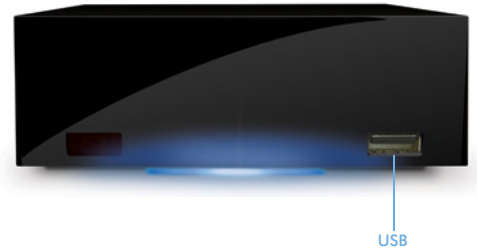

LaCinema PlayHD

DESIGN BY NEIL POULTON

Box Content

- LaCinema PlayHD
- Power adapter
- Remote control with 2 x AAA batteries
- HDMI cable
- USB 2.0 cable
- Quick Install Guide, Utilities CD

Minimum System Requirements

- Computer with a USB 2.0 port, television with an HDMI or composite video output
- Latest version of Windows XP, Windows Vista®, Windows 7, Mac OS X 10.6
- Minimum free disk space: 600MB recommended

MKV | RMVB | H.264
Full HD | 1920 x 1080p

Capacity*	1TB	2TB
Item Number	301985	301986
Video	H.264, AVI, MP4, MKV, WMV, MOV, RMVB, DAT, MPEG, 1/2/4, VOB, ASF, TS, M2TS, DVR-MS, DVD-Video (ISO, Video_TS, full menu navigation), AVC/AVCHD, M2V, M4V, FLV, XVID, MJPEG, TP, TRP, IFO	
Max Resolution	1920 x 1080p	
Audio	MP3, WMA, AAC**, MP4, M4A, WAV, OGG, FLAC	
Audio Multichannel Decoding	DTS®, Dolby® 5.1, Dolby® Digital Plus: convert to stereo to play on TV via HDMI	
Audio Multichannel Passthrough	DTS®, DTS® HD: raw signal sent via HDMI to compatible audio amplifier, Dolby® 5.1, Dolby® True HD, Dolby® Digital Plus: raw signal sent via HDMI to compatible audio amplifier	
Photo	JPEG, PNG, GIF, BMP, TIFF/TIF	
Supported File Systems	NTFS (Windows®), HFS+ (Mac®), FAT32 (Mac/Windows)	
A/V Output	HDMI 1.3, Audio Video RCA, Coaxial Digital Audio	
Subtitles	SRT, SSA, SUB, SMI, embedded subtitles supported	
Subtitle Languages	Western Europe, Central Europe (ISO), Central Europe (Windows-1250), Cyrillic (Windows-1251), Cyrillic (KOI8-R), Greek (Windows-1253), Greek (ISO), Arabic (Windows-1256), Traditional Chinese (Big5), Simplified Chinese (GB18030), Japanese (Shift-JIS), Korean (EUC-KR)	
Interface Languages	English, French, German, Spanish, Italian, Dutch, Greek, Polish, Russian, Swedish, Simplified Chinese, Traditional Chinese, Japanese, Korean (more languages available by firmware update)	
Dimensions (WxDxH)	117 x 193 x 45 mm / 4.6 x 7.6 x 1.8 in.	
Weight	1 kg / 2.3 lbs.	
Warranty	2-year limited	

*1TB (Terabyte) = 1000GB. 1GB = 1,000,000,000 bytes. Total accessible capacity varies depending upon operating environment (typically 5–10% less).

**Calculations are based on approximately 8GB HD video, 700MB MPEG-4 video, 3.6MB music file and 3MB JPEG photo.

©2011, LaCie. The LaCie logo is a trademark of LaCie. Other product and brand names mentioned herein cannot be used in violation of any copyright or other IP (Intellectual Property) rights. It may only be used in connection with materials legally owned or licensed to the user and only to the extent such ownership or license rights permit such use. DTS and the DTS symbol are registered trademarks and the DTS logos are trademarks of DTS, Inc. © DTS, Inc. All rights reserved. Manufactured under license from Dolby Laboratories. Dolby and the double-D symbol are trademarks of Dolby Laboratories. Specifications and appearance are given as guidelines and are subject to change without notice. www.lacie.com 110328